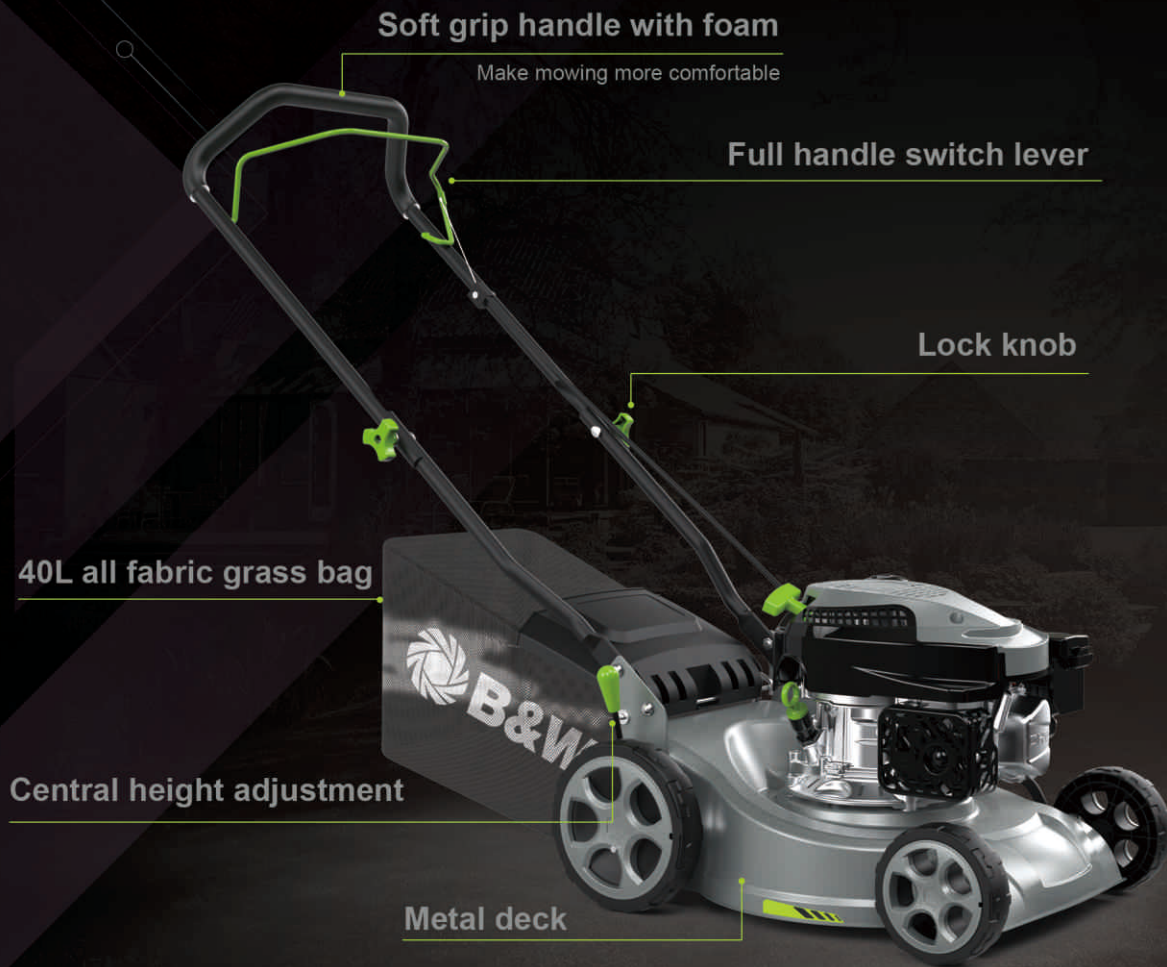

**NEW**   
AESTHETIC design

Soft grip handle with foam

Make mowing more comfortable

Full handle switch lever

Lock knob

40L all fabric grass bag

Robust plastic deck

**Soft grip handle with foam**

Make mowing more comfortable

**Full handle switch lever**

**Lock knob**

**40L all fabric grass bag**

**Central height adjustment**

**Metal deck**