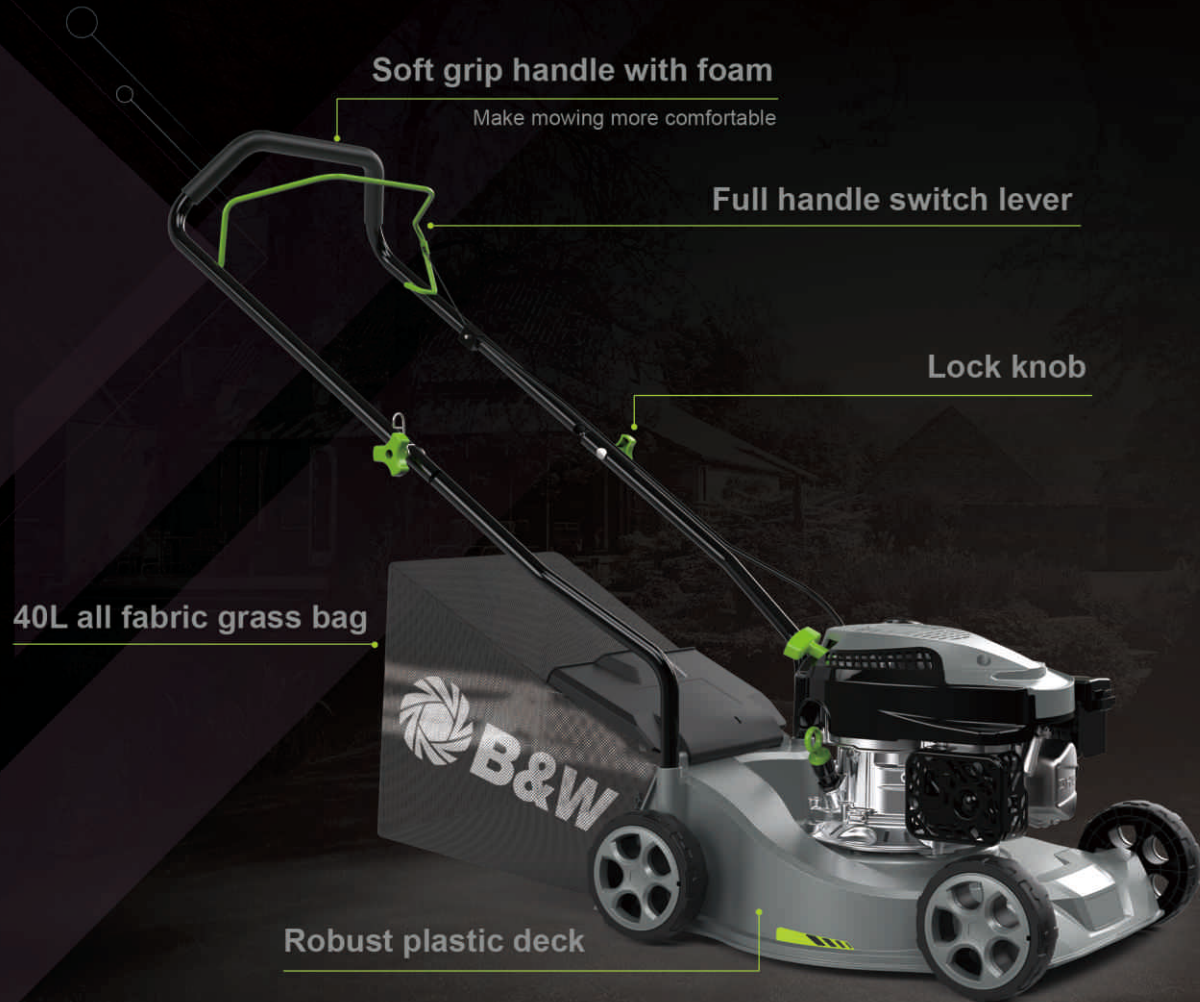

# Garden Tools

CHANGZHOU CLEANSPEED TOOLS CO.,LTD

Soft grip handle with foam

Make mowing more comfortable

Full handle switch lever

Lock knob

40L all fabric grass bag

Robust plastic deck