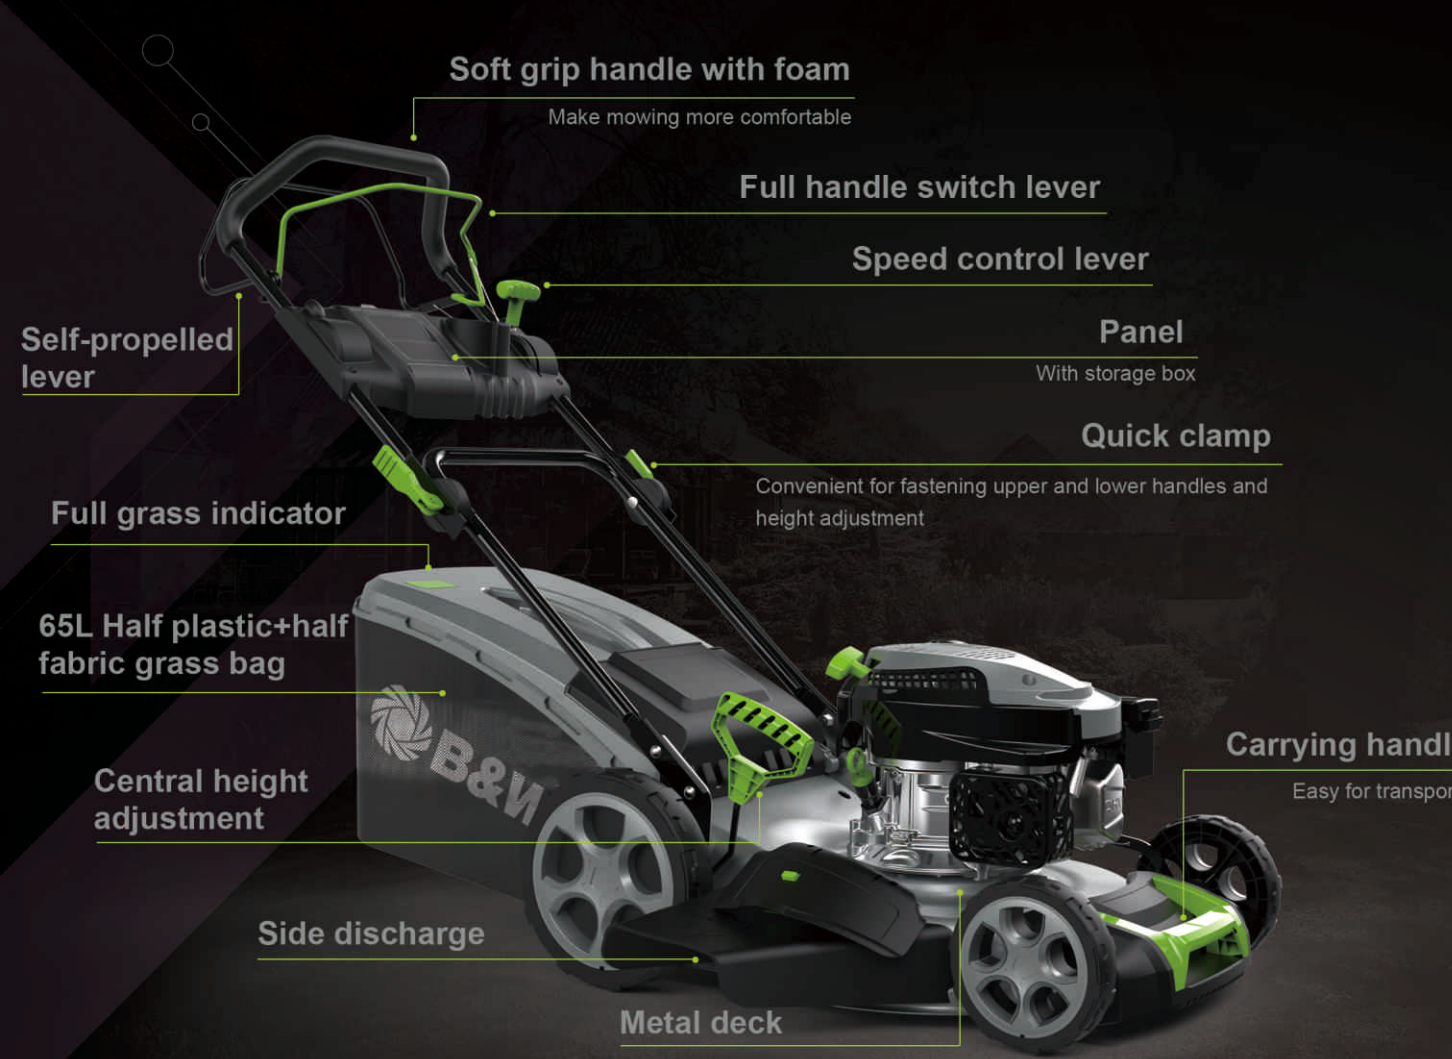

144CC 51CM Petrol Lawn Mower

GL-23061B

Engine Type:	RATO 145S
Displacement:	144.3cc
Rated power:	2.5Kw
Engine speed:	2800rpm
Gas tank volume:	1L
Oil volume:	0.4L
Noise level (dB):	98db
Cutting width:	51CM
Deck Material:	Steel
Height Adjustment:	25-70mm with 8 position, central
Wheel:	Front 178mm & rear 250mm
Grass bag:	plastic top + fabric (65L)
Drive type:	Self-Propelled
Carton Measurement (mm):	825×570×470
G.W/N.W(Kg):	28.8/25.4
Pcs. per 20' FCL:	139
Pcs. per 40' FCL:	279
Pcs. Per 40' HQ FCL:	280

NEW
AESTHETIC design