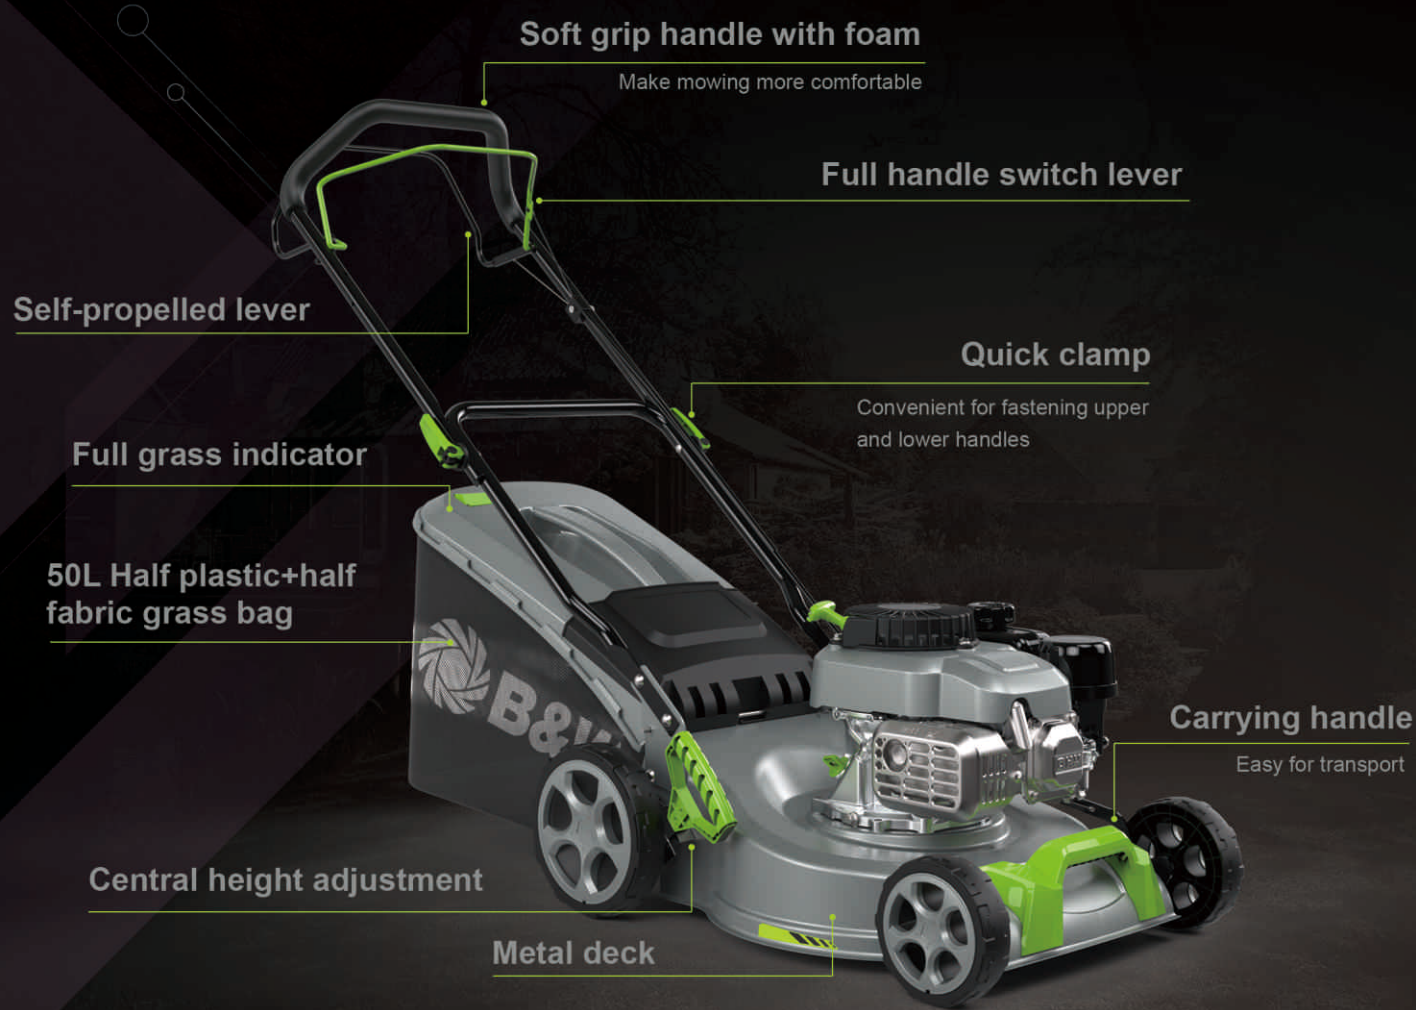

132CC 42CM Petrol Lawn Mower

E01-005B

Engine Type:	ZONG SHEN NP130
Displacement:	132cc
Rated power:	2.2Kw
Engine speed:	2850rpm
Gas tank volume:	0.85L
Oil volume:	0.4L
Noise level (dB):	96db
Cutting width:	42CM
Deck Material:	Steel
Height Adjustment:	25-70mm with 7 position, central
Wheel:	Front 178mm & rear 200mm
Grass bag:	plastic top + fabric (50L)
Drive type:	Self-propelled
Carton Measurement (mm):	700×490×440
G.W/N.W(Kg):	23.1/20.4
Pcs. per 20' FCL:	175
Pcs. per 40' FCL:	375
Pcs. Per 40' HQ FCL:	444

NEW
AESTHETIC design