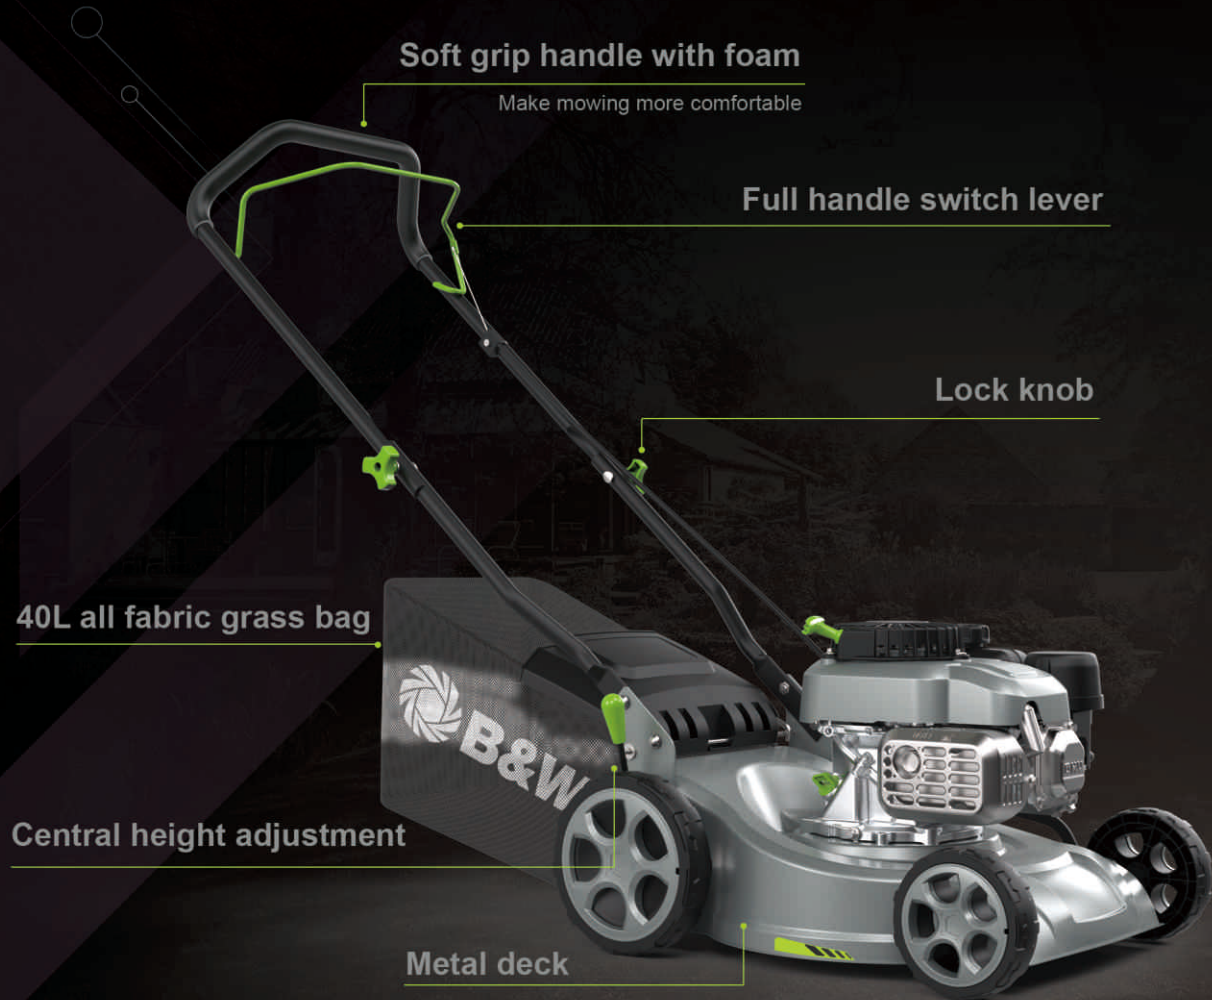

**Soft grip handle with foam**

Make mowing more comfortable

**Full handle switch lever**

**Lock knob**

**40L all fabric grass bag**

**Central height adjustment**

**Metal deck**

Soft grip handle with foam

Make mowing more comfortable

Full handle switch lever

Lock knob

40L all fabric grass bag

Central height adjustment

Metal deck